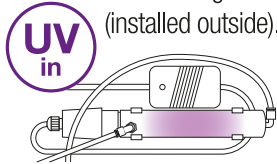

UV filtration in line (12W)

In line UV light (installed outside).